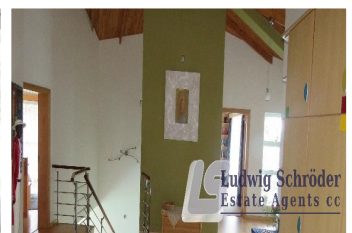

Swakopmund - Classy Residence

Price: 8995000.00
N\$

City:

Description:

Classy residence, top quality construction and workmanship to detail. Located in prime residential area, featuring large entertainment area with BBQ, indoor pool & sauna. The interior is spaciouly laid out, with extensive customary carpentry throughout, superbly maintained.

This property features the following:

Ground Floor:

- Double volume hall / stairway
- 2 bedrooms, 1 bathroom
- Entertainment area with BBQ, extensive BIC and kitchen
- Swimming pool (4x6m) room under alu-glass roof
- Sauna, open shower & WC
- Elevator shaft & motor room (as provision for elevator installation)

First Floor:

- Master bedroom with en-suite bathroom, extensive BIC
- Open-plan kitchen, dining and lounge, scullery & large kitchen store
- Semi-seperate library area, study, TV room
- 3 balconies accessible from 2 bedrooms and lounge